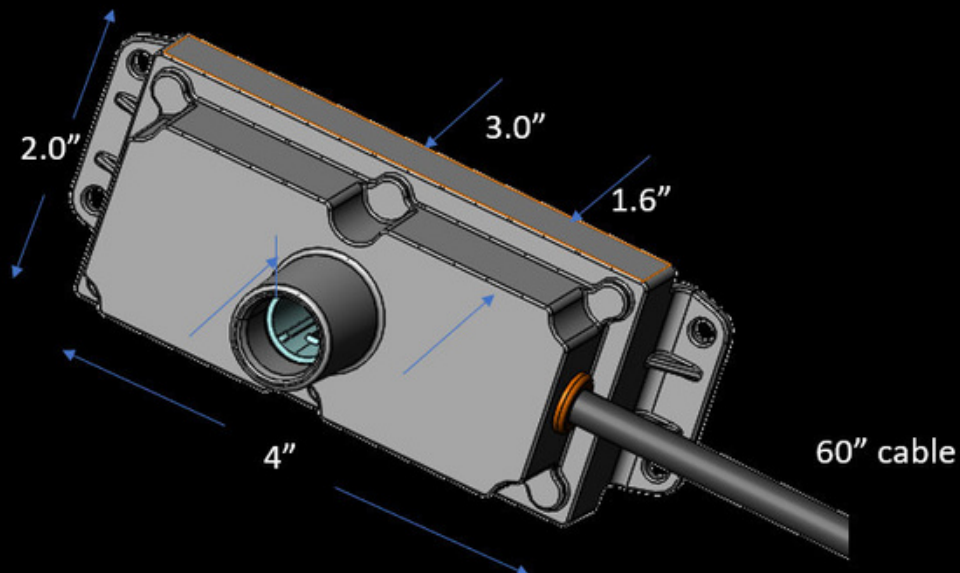

RGBW Light Injector: I-12-30-1-RGBW-M

The I-12-30-1-RGBW-M is the newest light Injector introduced to the Kanvaslight Family. This light engine provides the optimal light injection for your Kanvaslight system. Taking less than 30 Watt of power to operate, the I-12-30-1-RGBW-M provides full RGBW range with a non-aggressive light. The light is diffused and magnified by our patented optical coupler to provide the ideal light transportation into the optical fibers of Kanvaslight's Illuminating Fabric.

RGBW Light Injector	
Voltage	12VDC
Power	<30W
Dimmable	Yes
Compatible Controller	NMEA 2000 – J1939 & others
Dimensions	50x101x76mm 2"x4"x3"
Casing	Polycarbonate
Weight	260g 0.57lbs
Light Injections	1

Specification Guide

Sample Part: I-12-30-1-RGBW-M

Base Part	Voltage (DC)	Power (W)	Injections	Color Range	Industry
I	12	<30	1	RGBW	Marine/RV

Key Features and Dimensions

- Waterproof Rating: IP65
- Horizontal and vertical screw mounts
- Consumes less than 30W of power
- Full RGBW Range
- Built with marine grade components to make durable and long lasting