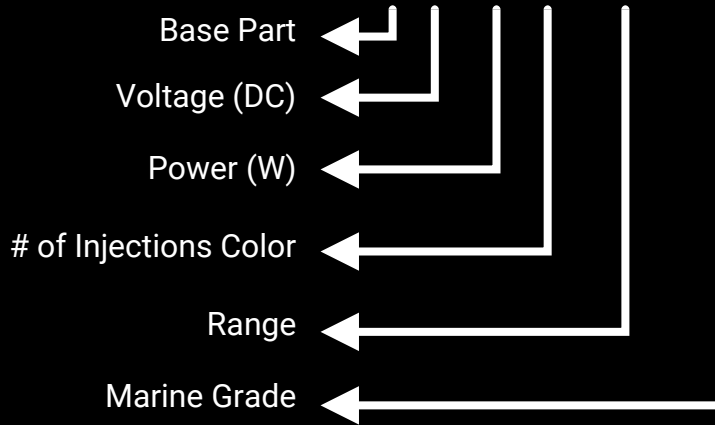

RGBW Light Injector: I-12-30-1-RGBW-M

The I-12-30-1-RGBW-M is the newest light Injector introduced to the Kanvaslight Family. This light engine provides the optimal light injection for your Kanvaslight system. Taking less than 30 Watt of power to operate, the I-12-30-1-RGBW-M provides full RGBW range with a non-aggressive light. The light is diffused and magnified by our patented optical coupler to provide the ideal light transportation into the optical fibers of Kanvaslight's Illuminating Fabric.

Product Overview

- Full RGBW range with the ability to seamlessly fade between all colors.
- Shines a non-aggressive light
- Designed specifically for the Kanvaslight Illuminating Fabric product as well as other lighting solution products designed and manufactured by Guardtex
- Low power consumption
- Utilizes patented optical coupler to optimize light projection for the ideal light through the optical fibers
- Modern and sleek design

RGBW Light Injector	
Voltage	12VDC
Power	<30W
Dimmable	Yes
Compatible Controller	NMEA 2000 – J1939 & others
Dimensions	50x101x76mm 2"x4"x3"
Casing	Polycarbonate
Weight	260g 0.57lbs
Light Injections	1

Specification Guide

Sample Part: I-12-30-1-RGBW-M

Base Part	Voltage (DC)	Power (W)	Injections	Color Range	Industry
I	12	<30	1	RGBW	Marine/RV

Key Features and Dimensions

- Waterproof Rating: IP65
- Horizontal and vertical screw mounts
- Consumes less than 30W of power
- Full RGBW Range
- Built with marine grade components to make durable and long lasting