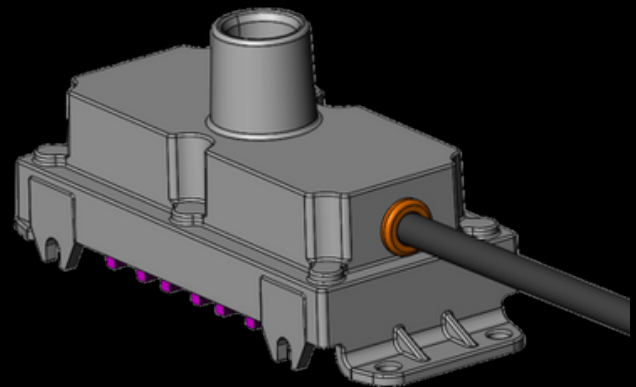

RGBW Light Injector: I-12-30-1-RGBW-M

The I-12-30-1-RGBW-M is the newest light Injector introduced to the Kanvaslight Family. This light engine provides the optimal light injection for your Kanvaslight system. Taking less than 30 Watt of power to operate, the I-12-30-1-RGBW-M provides full RGBW range with a non-aggressive light. The light is diffused and magnified by our patented optical coupler to provide the ideal light transportation into the optical fibers of Kanvaslight's Illuminating Fabric.

Product Overview

- Full RGBW range with the ability to seamlessly fade between all colors.
- Shines a non-aggressive light
- Designed specifically for the Kanvaslight Illuminating Fabric product as well as other lighting solution products designed and manufactured by Guardtex
- Low power consumption
- Utilizes patented optical coupler to optimize light projection for the ideal light through the optical fibers
- Modern and sleek design

RGBW Light Injector	
Voltage	12VDC
Power	<30W
Dimmable	Yes
Compatible Controller	NMEA 2000 – J1939 & others
Dimensions	50x101x76mm 2"x4"x3"
Casing	Polycarbonate
Weight	260g 0.57lbs
Light Injections	1

Specification Guide

Sample Part: I-12-30-1-RGBW-M

Base Part	Voltage (DC)	Power (W)	Injections	Color Range	Industry
I	12	<30	1	RGBW	Marine/RV

Key Features and Dimensions

- Waterproof Rating: IP65
- Horizontal and vertical screw mounts
- Consumes less than 30W of power
- Full RGBW Range
- Built with marine grade components to make durable and long lasting