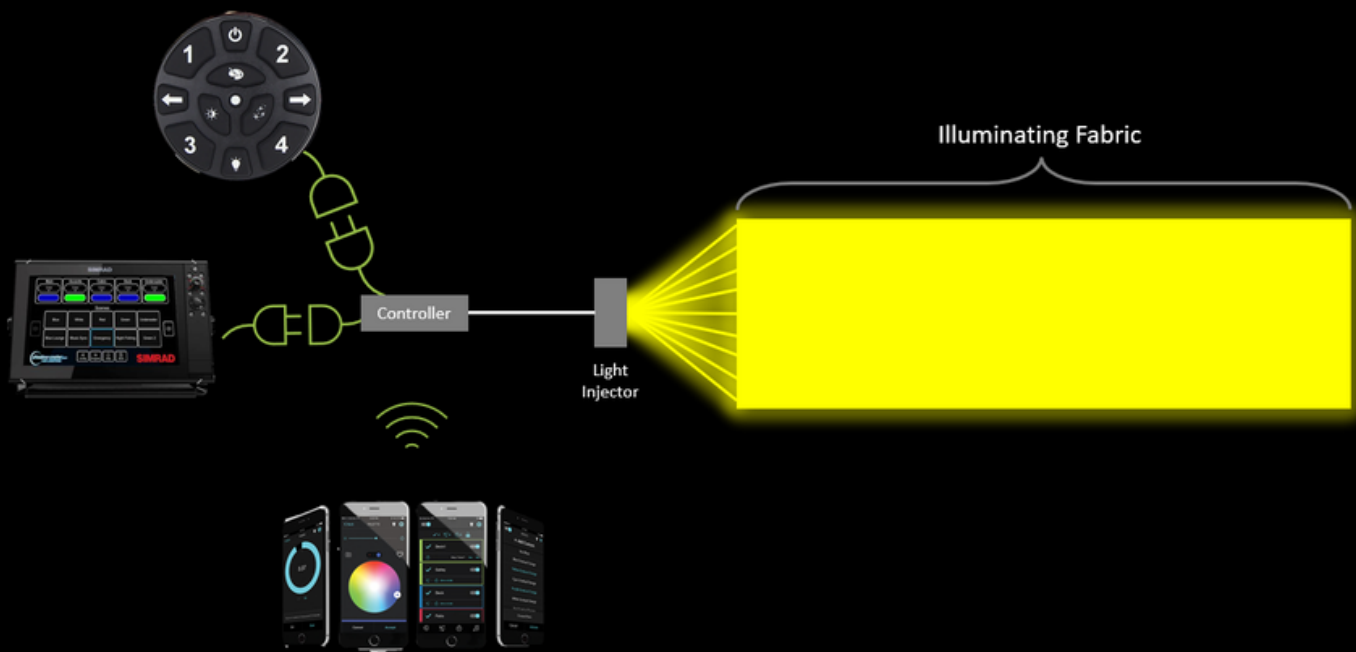

Sample Part: I-12-30-1-RGBW-M

Base Part	Voltage (DC)	Power (W)	Injections	Color Range	Industry
I	12	<30	1	RGBW	Marine/RV

Key Features and Dimensions

- Waterproof Rating: IP65
- Horizontal and vertical screw mounts
- Consumes less than 30W of power
- Full RGBW Range
- Built with marine grade components to make durable and long lasting

Scan the QR Code for more information and images on Kanvaslight

Compatible Controllers

With Kanvaslight, a variety of different controllers are compatible with our lighting system. We also have a variety of different ways to connect to our light injector.

Compatible Controllers:

- NMEA2000
- J1939
- And Other RGBW Controllers

Our light injector will connect directly to your controller. Compatibility with multiple controllers is a feature that our light engines boast. By working closely with marine electronic partners, the Kanvaslight light injectors are controllable with the controllers you already are using or controllers that are industry standards and can be purchased through manufacturers.